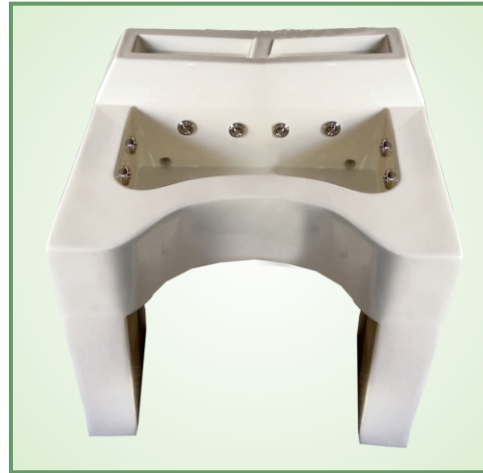

Code No : 113
Name : Arm Bath (Super Deluxe)
Size : 40"x32"x44"
Made of : Fibre Glass