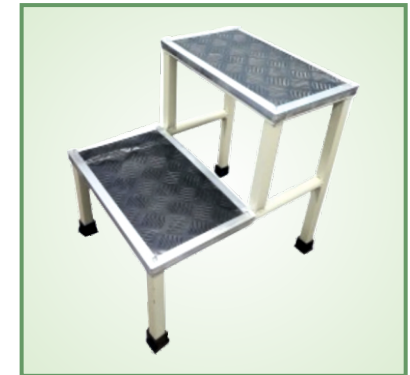

Code No : 245
Name : Stool (With Back Rest)
Made of : SS/PVC/Synthetic Leather

Code No : 246
Name : Foot Rest
Made of : Fibre Glass

Code No : 247
Name : Foot Rest Single
Made of : Fibre Glass

Code No : 248
Name : Stepper (One)
Made of : SS & M.S.